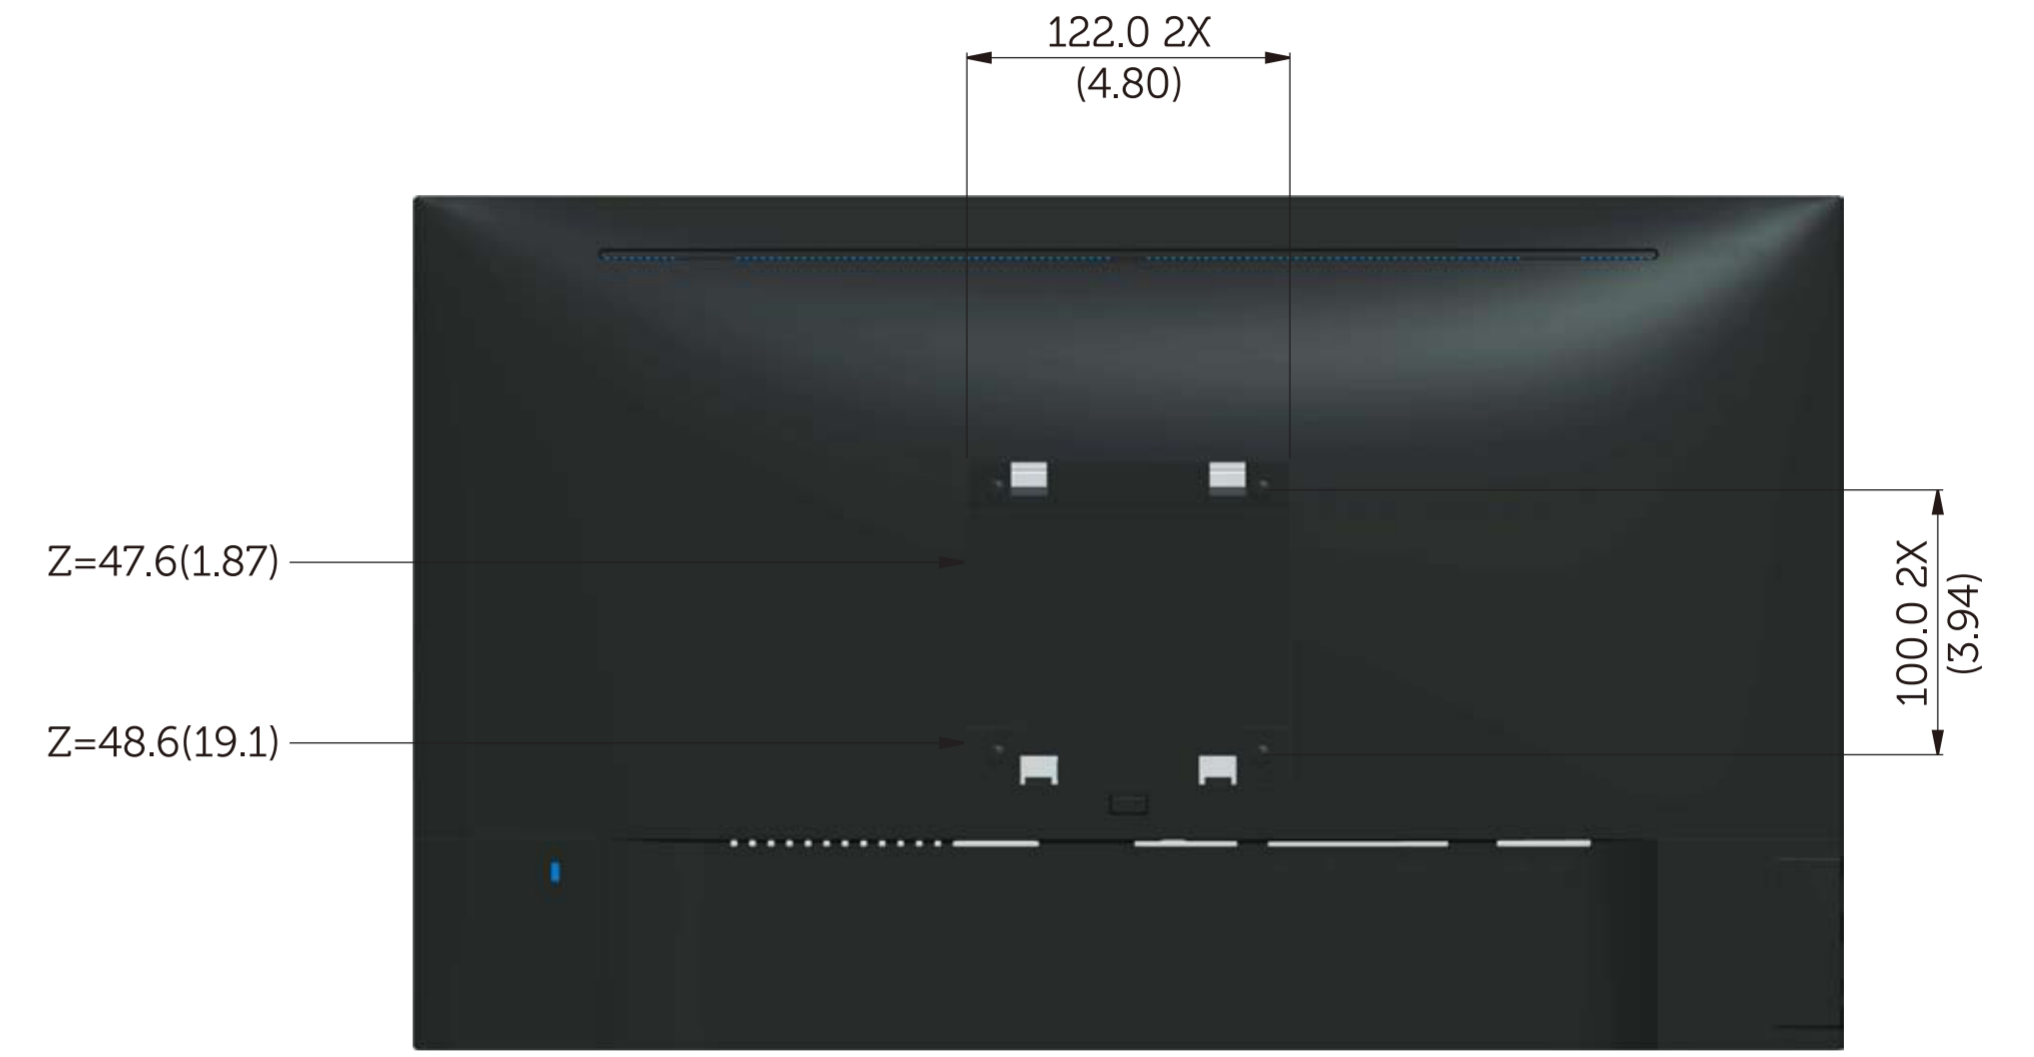

S2417DG Outline Dimension

Norminal Dimension
Unit: mm(inch)

Back View of Monitor without stand