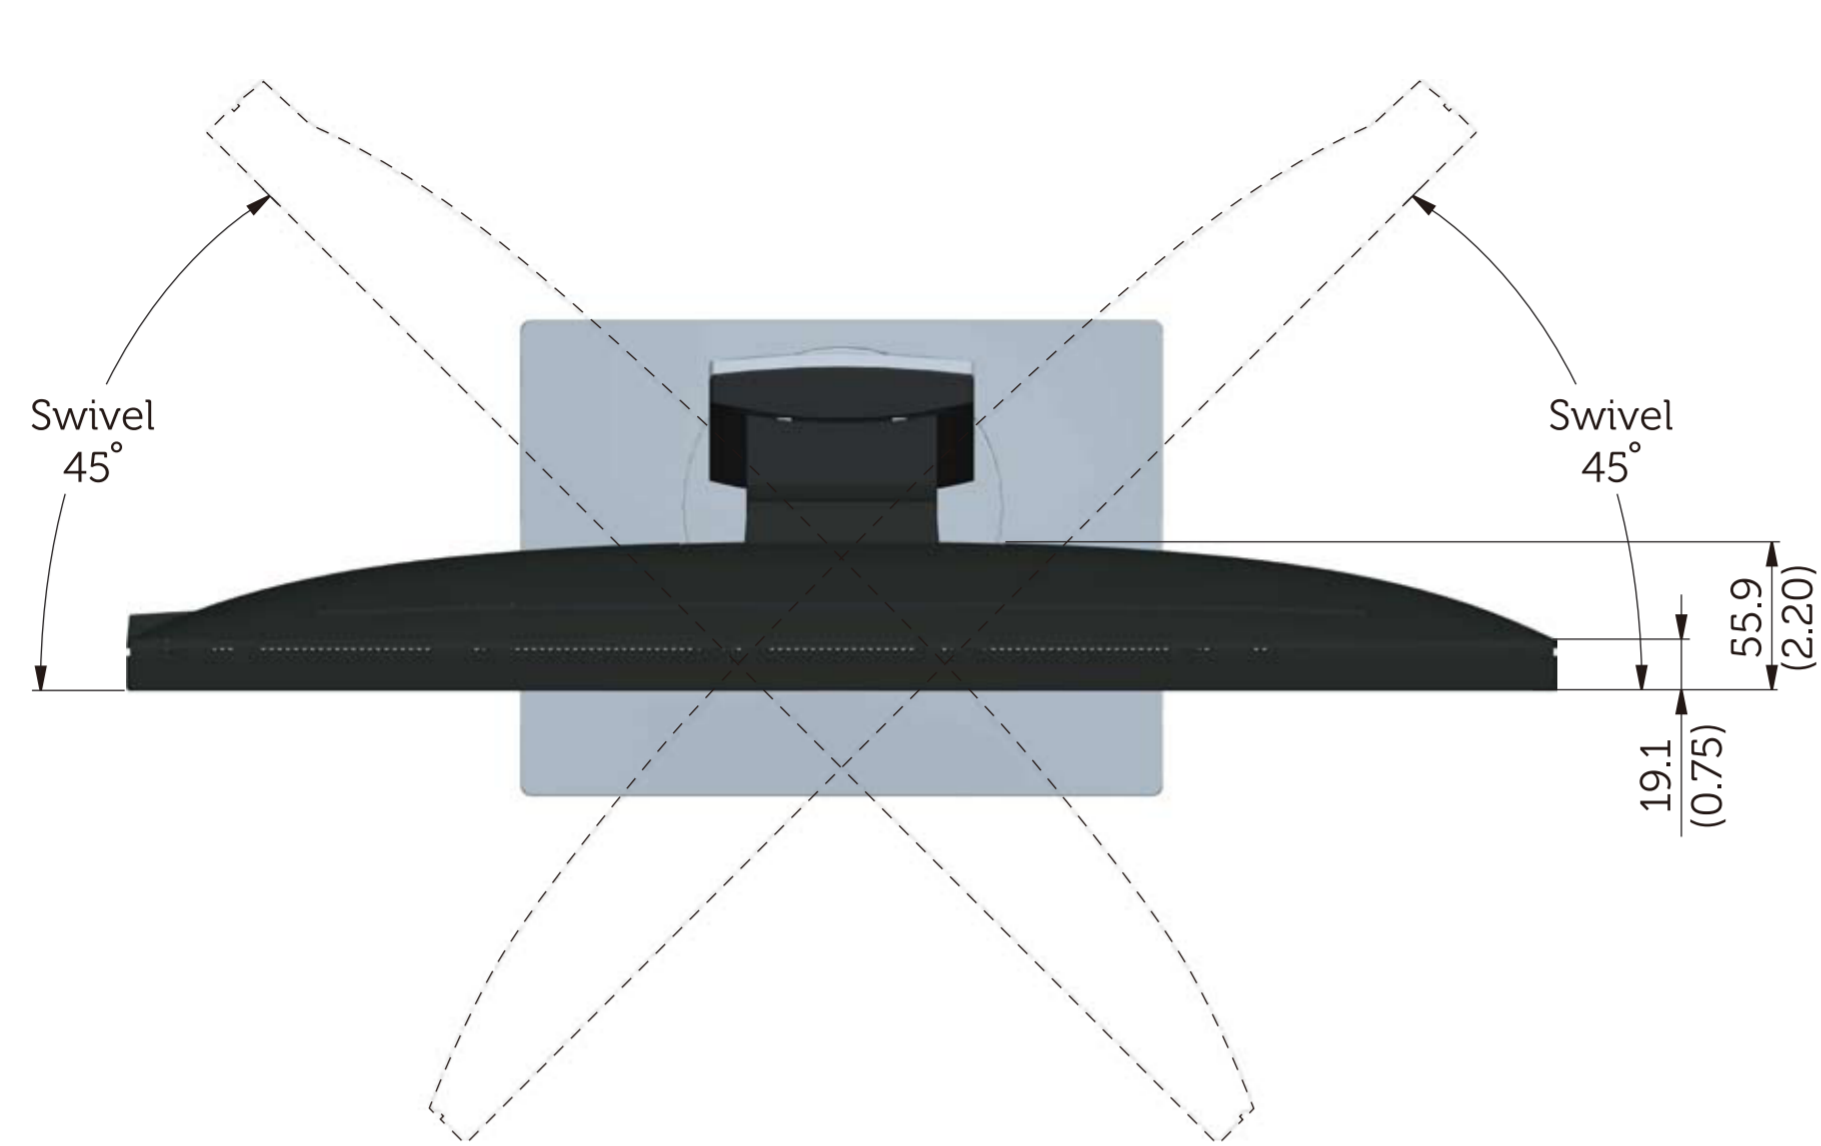

S2417DG Outline Dimension

Norminal Dimension
Unit: mm(inch)

Back View of Monitor without stand